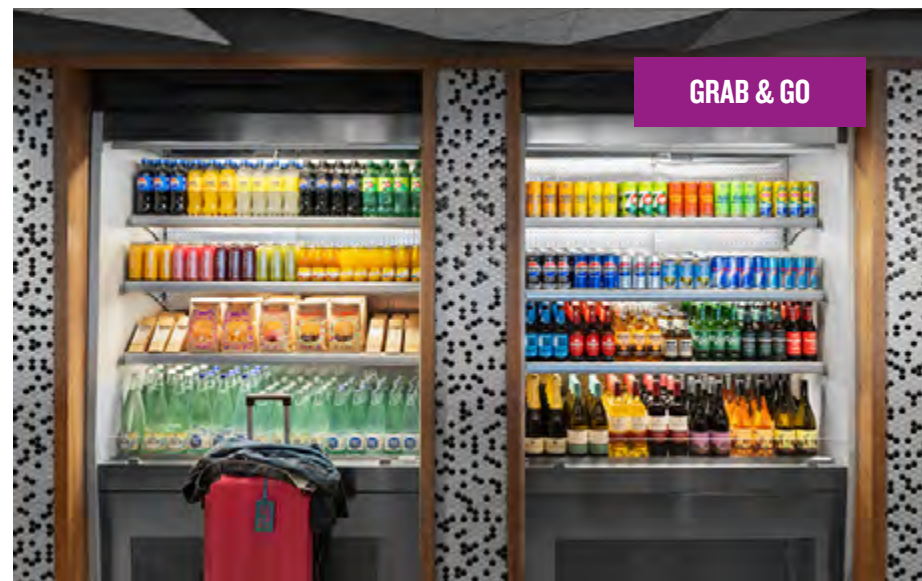

# ALL IN ONE LEVEL 3

COWORKING AREA

TERRACE

BREAKFAST AREA

LOUNGE

GRAB & GO