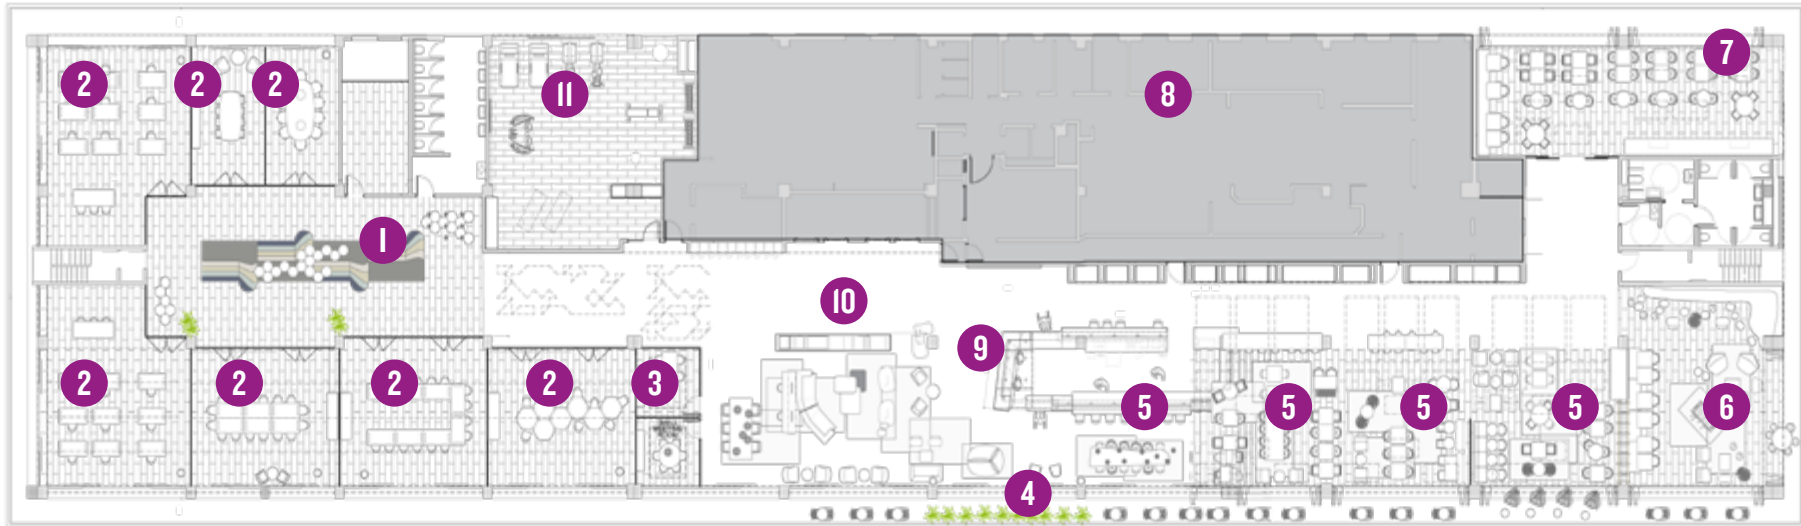

# GROUND FLOOR

RECEPTION AREA

GAMING AREA

GYM - 24HRS

BAR - RESTAURANT

9 MEETING ROOMS

# ALL IN ONE LEVEL 3

COWORKING AREA

TERRACE

BREAKFAST AREA

LOUNGE

GRAB & GO

# ALL IN ONE LEVEL 3

- 1. Foyer
- 2. Meeting Rooms
- 3. Coworking Area
- 4. Terrace all around
- 5. Bar - Restaurant - Breakfast Area
- 6. Gaming Area
- 7. Good Vibes Only
- 8. Grab & Go
- 9. Reception Area
- 10. Lounge
- 11. Gym