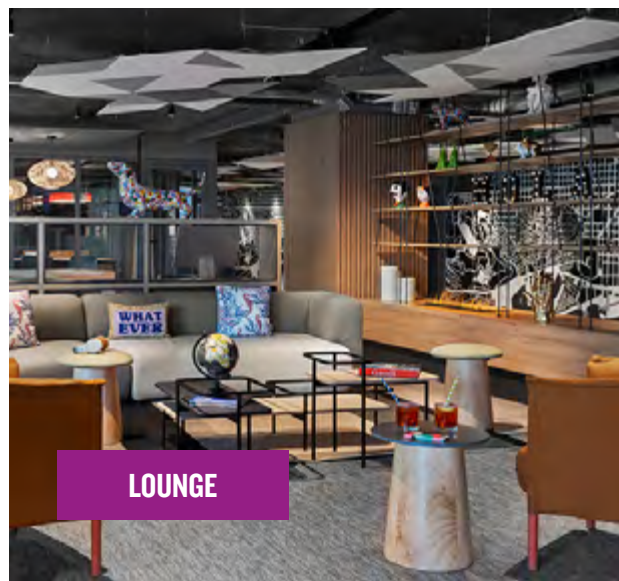

ROOFTOP & POOL

LOUNGE